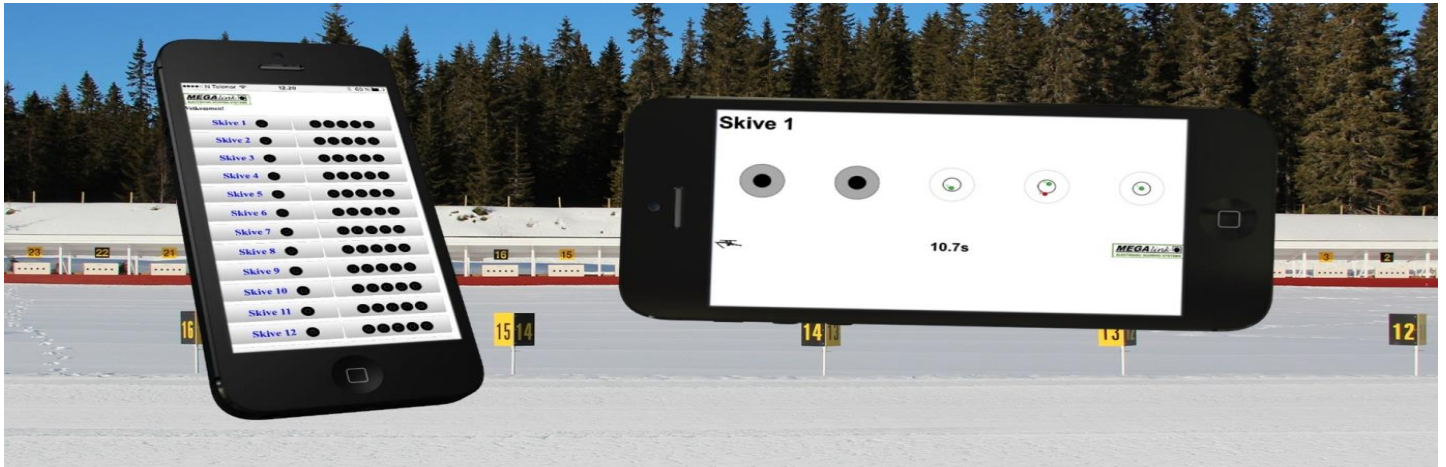

Our bullet catchers are designed for easy disposal of lead bullets.

Traditional target

Here it is obvious that lead fragments are scattered on the ground around the target.

ML1200 system

No lead!

Marking on tablet or phone

Wifi solution for marking

With our Wifi solution, the athlete and the coach can see the marking directly on their tablet or phone.

By scanning a QR code on the firing range, the results is shown directly on your mobile device. The system can be enabled at all times without the need of monitors for marking. A simple solution easy to administer and use.