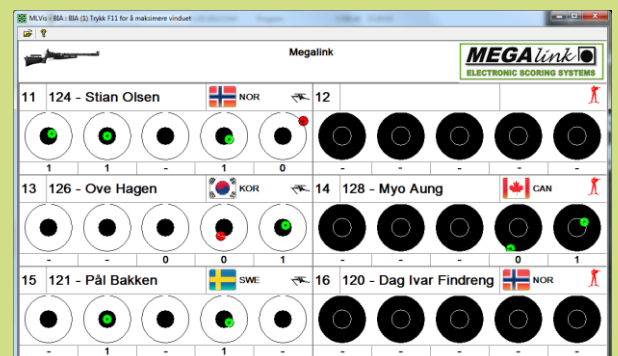

Contact

Please contact Megalink at sales@megalink.no for more info.

Audience display