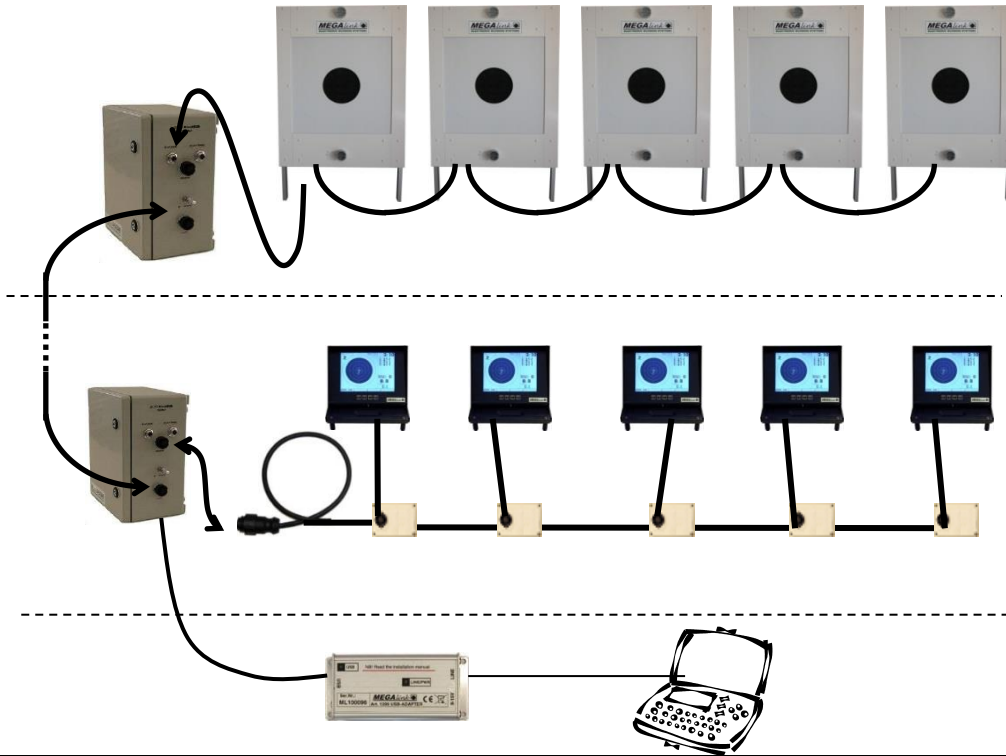

***MEGA* link** 

4K560-8

ISSF Fase II Approved 25 and
50m

Picture 4K560-8

Specifications:

Approved	ISSF fase II	25 ,50
	NSF, SvSf, SSF	10,15,25,50
Detection area		520x520mm
Strømforbruk		
Skivemål		
Weight	Total	25kg
	Base unit	12kg
Tempratur	Store	-25C - +60C
	Use	-25C - +45C
Aiming kit	ISSF	10m/25m/50m Rifle/Pistol

MEGAlink

Setup 25m

	<i>target4K560-8</i>	
	<i>Target cable</i>	<i>10m, 5m og 2,5m</i>
	<i>Cabinet</i>	
	<i>Cable between target and stand</i>	
	<i>USB adapter</i>	
	<i>Connection box for monitor (double)</i>	

MEGAlink

	Cable between connection boxes for monitor (meter)	
	Junction box	
	Monitor - color LVDS - (IMX)	

Extra Equipment

	Stand for 5 targets	
	Match button	
	Smartcard	

Consumables 25m

Picture	Prod number	Description	Price €
	5865	Aimingplate ISSF 50 meter rifle	10
	5866	Aimingplate 25m Precision / 50m Pistol ISSF	10
	5867	Aimingplate for 25m Rapid Fire ISSF	10
	6255-A	Rubber sheet - back	34
	6507	Rubber sheet - Front	48
	6151-b	Rubber roll 250mm length 660mm	69

MEGA link

	5919-B	Protection plate hardax with lamps	
	5916-B	Lamp green complete	54
	5917-B	Lamp Red complete	54
	1242	Lampcover inner Ø56	8
	1241	Lampcover out Ø56	8
	1243-B	Lampcard - green	43
	1244-B	Lampcard - red	43
	6667	Target elektronik CU3	377
	6343	Contact for Light with 3 pins complete	40
	6068	Shaft for rubber / paper	23
	5921-B	Hit sensor	27
	1015M	Target cable 10m	35
	1014M	Target cable 5m	28
	1013M	Target cable 2,5m	24
	5574	Junction box	30
	5747	Connection box for monitor (single)	68
	5744	Connection box for monitor (double)	68
	1023	Cable between connection boxes for monitor (meter)	3,8